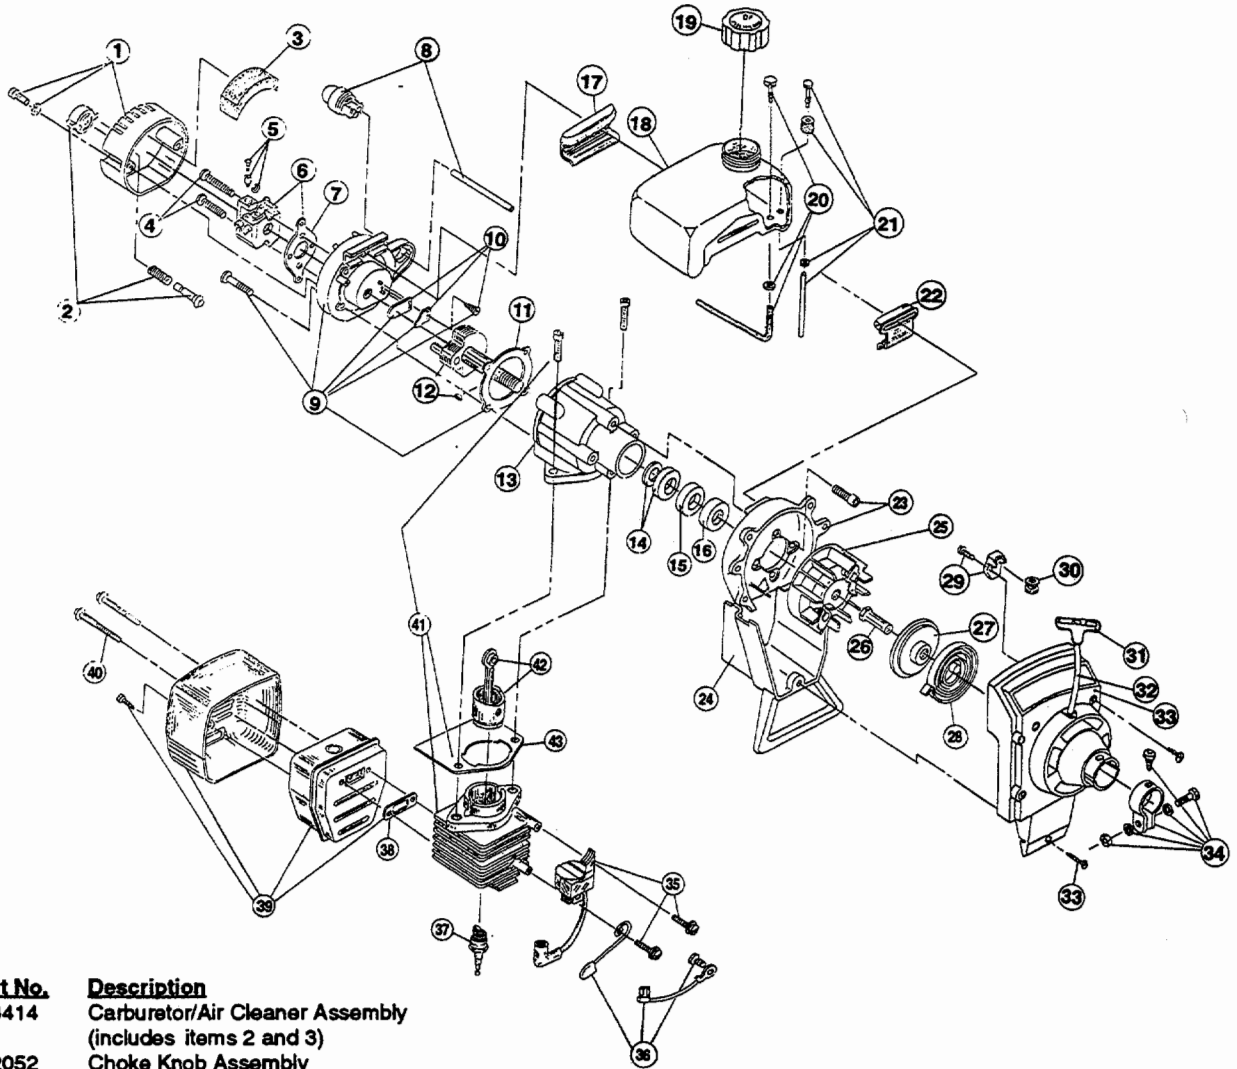

ENGINE PARTS - SINGER GT2815

(Serial no. 401000001 and greater)

Item	Part No.	Description
1	683414	Carburetor/Air Cleaner Assembly (includes items 2 and 3)
2	682052	Choke Knob Assembly
3	610312	Air Cleaner Filter
4	682505	Carburetor Mounting Screw Assembly
5	682048	Throttle Adjustment Assembly (Walbro)
5	180092	Throttle Adjustment Assembly (Zama)
6	180527	Carburetor Assembly
7	610675	Carburetor Gasket (10 pack)
8	683974	Primer Hose Assembly
9	180033	Carburetor Mount Assembly
10	147573	Reed Assembly
11	612115	Carburetor Mount Gasket (10 pack)
12	180002	Power Shaft Assembly
13	180009	Crankcase Service Assembly (items 12-16)
14	682041	Inner Bearing
15	610309	Seal
16	610308	Outer Bearing
17	612134	Rear Mounting Pad
18	147457	Fuel Tank Assembly (includes items 19-21)
19	180000	Fuel Cap Assembly
20	147290	Return Line Assembly
21	682039	Fuel Line Assembly
22	145308	Front Mounting Pad
23	153520	Shroud Assembly
24	153403	Shroud Extension and Stand
25	153624	Flywheel Assembly
26	610303	Square Drive Nut
27	683856	Recoil Pulley Assembly
28	613102	Recoil Spring
29	153644	Pulley Retainer Assembly
30	611061	Rope Guide

SINGER GT2815 - BOOM & TRIMMER PARTS

(Serial no. 401000001 and greater)

Item	Part No.	Description
1	180277	Throttle Housing and Trigger Assembly
2	610314	Throttle Trigger Spring
3	147594	Throttle Cable Housing
4	610315	Throttle Cable
5	145819	D-Handle
6	153523	D-Handle Hardware
7	180755	Drive Shaft Housing Assembly
8	153597	Lower Clamp Assembly
9	180561	Flexible Drive Shaft
10	145570	Retaining Ring
11	145567	Washer
12	153312	Bushing Housing Assembly
13	180531	Guard Mounting Hardware
14	683274	Guard and Blade Assembly
15	145569	Anti-Rotation Screw
16	682061	Blade Assembly
17	153313	Spool Shaft
18	153619	Outer Spool and Eyelet Assembly
19	145566	Eyelet
20	610660	Retainer (10 pack)
21	610317	Spring
22	153600	Inner Reel
23	153066	Bump Head Knob Assembly