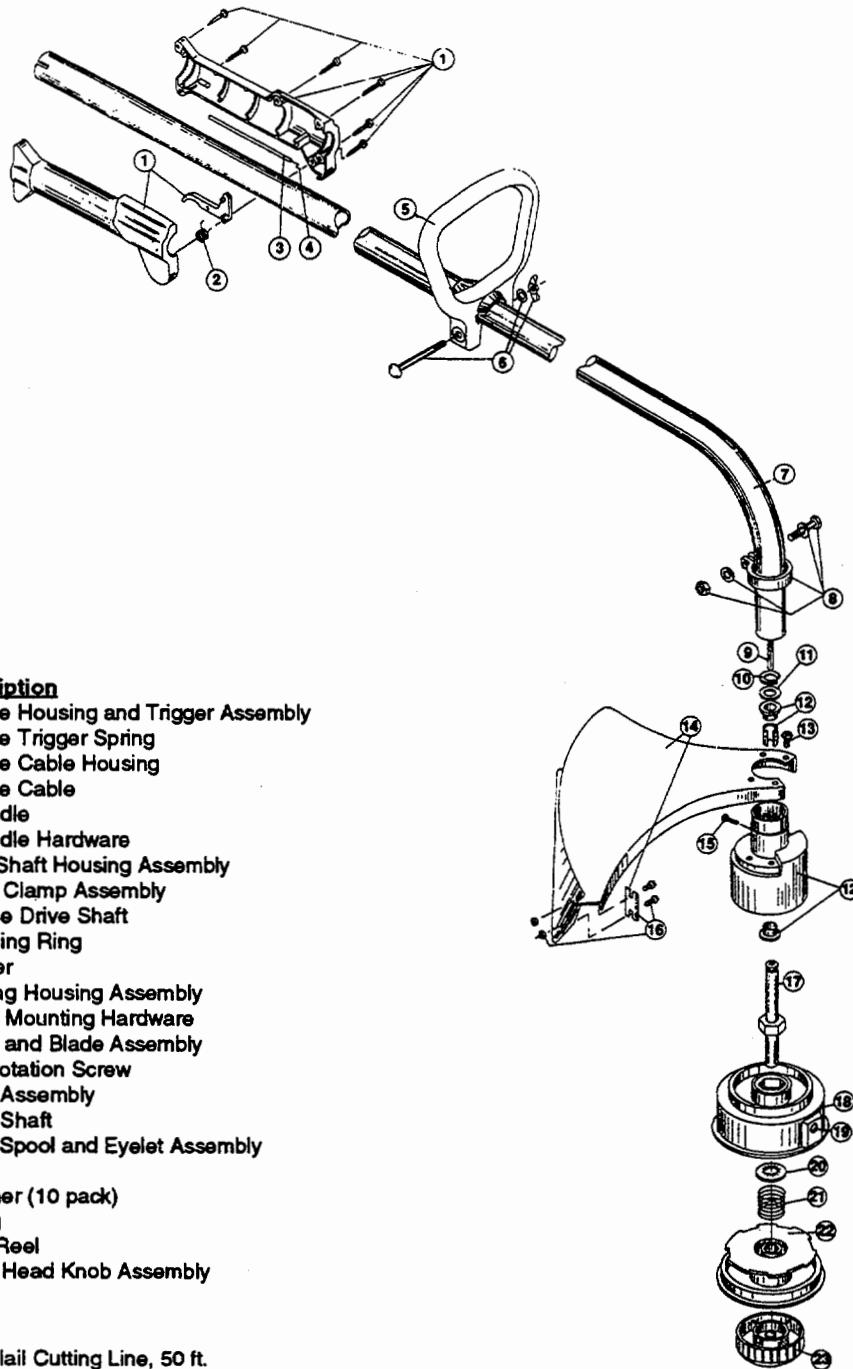

ENGINE PARTS - SINGER GT2815

(Serial no. 401000001 and greater)

Item	Part No.	Description
1	683414	Carburetor/Air Cleaner Assembly (includes items 2 and 3)
2	682052	Choke Knob Assembly
3	610312	Air Cleaner Filter
4	682505	Carburetor Mounting Screw Assembly
5	682048	Throttle Adjustment Assembly (Walbro)
5	180092	Throttle Adjustment Assembly (Zama)
6	180527	Carburetor Assembly
7	610675	Carburetor Gasket (10 pack)
8	683974	Primer Hose Assembly
9	180033	Carburetor Mount Assembly
10	147573	Reed Assembly
11	612115	Carburetor Mount Gasket (10 pack)
12	180002	Power Shaft Assembly
13	180009	Crankcase Service Assembly (items 12-16)
14	682041	Inner Bearing
15	610309	Seal
16	610308	Outer Bearing
17	612134	Rear Mounting Pad
18	147457	Fuel Tank Assembly (includes items 19-21)
19	180000	Fuel Cap Assembly
20	147290	Return Line Assembly
21	682039	Fuel Line Assembly
22	145308	Front Mounting Pad
23	153520	Shroud Assembly
24	153403	Shroud Extension and Stand
25	153624	Flywheel Assembly
26	610303	Square Drive Nut
27	683856	Recoil Pulley Assembly
28	613102	Recoil Spring
29	153644	Pulley Retainer Assembly
30	611061	Rope Guide

SINGER GT2815 - BOOM & TRIMMER PARTS

(Serial no. 401000001 and greater)

Item	Part No.	Description
1	180277	Throttle Housing and Trigger Assembly
2	610314	Throttle Trigger Spring
3	147594	Throttle Cable Housing
4	610315	Throttle Cable
5	145819	D-Handle
6	153523	D-Handle Hardware
7	180755	Drive Shaft Housing Assembly
8	153597	Lower Clamp Assembly
9	180561	Flexible Drive Shaft
10	145570	Retaining Ring
11	145567	Washer
12	153312	Bushing Housing Assembly
13	180531	Guard Mounting Hardware
14	683274	Guard and Blade Assembly
15	145569	Anti-Rotation Screw
16	682061	Blade Assembly
17	153313	Spool Shaft
18	153619	Outer Spool and Eyelet Assembly
19	145566	Eyelet
20	610660	Retainer (10 pack)
21	610317	Spring
22	153600	Inner Reel
23	153066	Bump Head Knob Assembly